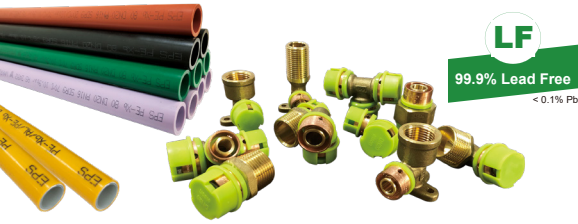

*Purchase TD36900EPS3

novopress ACO153 Tool with free fittings Offer

Get $1000 worth of **EPS PEX CRIMP**
fittings free of charge

CODE	EPS PEX CRIMP	QTY TD
LF21000	EPS LF CRIMP W&G DUAL NO.1 STRAIGHT COUPLING LF DR BRASS 16mm	20
LF21002	EPS LF CRIMP W&G DUAL NO.1 STRAIGHT COUPLING LF DR BRASS 20mm	20
LF21020	EPS LF CRIMP W&G DUAL NO.1R REDUCING COUPLING LF DR BRASS 20 x 16mm	20
LF21060	EPS LF CRIMP W&G DUAL NO.2 STRAIGHT CONNECTOR LF DR BRASS 16mm x Rp1/2 FI	20
LF21064	EPS LF CRIMP W&G DUAL NO.2 STRAIGHT CONNECTOR LF DR BRASS 20mm x Rp3/4 FI	20
LF21040	EPS LF CRIMP W&G DUAL NO.3 STRAIGHT CONNECTOR LF DR BRASS 16mm x R1/2 MI	20
LF21044	EPS LF CRIMP W&G DUAL NO.3 STRAIGHT CONNECTOR LF DR BRASS 20mm x R3/4 MI	20
LF21080	EPS LF CRIMP W&G DUAL NO.12 ELBOW LF DR BRASS 16mm	20
LF21082	EPS LF CRIMP W&G DUAL NO.12 ELBOW LF DR BRASS 20mm	20
LF21142	EPS LF CRIMP W&G DUAL NO.19BP ELBOW LF DR BRASS 16mm x G1/2B MI 90mm LONG	20
LF21160	EPS LF CRIMP W&G DUAL NO.24 TEE LF DR BRASS 16mm	20
LF21162	EPS LF CRIMP W&G DUAL NO.24 TEE LF DR BRASS 20mm	20
LF21180	EPS LF CRIMP W&G DUAL NO.25 TEE REDUCED LF DR BRS 20 x 20 x 16mm(16mmCEN)	20

* Fittings may change subject to availability

* Purchasing Plumbers Detail form must be completed and sent with order

Offer valid from 1st January 2024 - 31st March 2024

Elson Australasia Pty Ltd ABN 45 059 613 991

PO Box 3217, Mt.Druitt Village, NSW 2770

38 Eddie Road, Minchinbury, NSW 2770 | 92 Fox Drive, Dandenong South, VIC 3175

T. 1300 169 026 | E. sales@elson.net.au